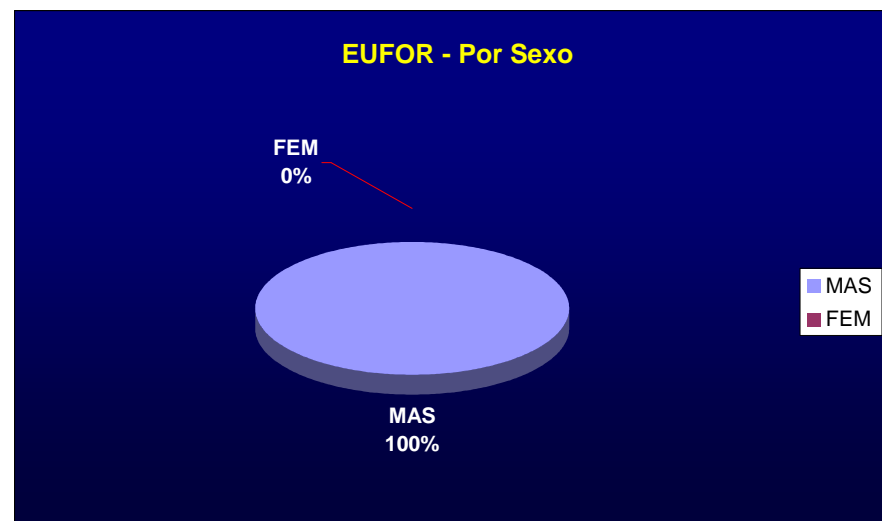

QUADRO DE EFECTIVOS - EUFOR - BiH

TO	OP/FORÇA	FORÇA	EXÉRCITO						MARINHA						FORÇA AÉREA						SEXO		TOT			
			OF		SG		PR		TOT	OF		SG		PR		TOT	OF		SG		PR		TOT	M	F	TO
			M	F	M	F	M	F		M	F	M	F	M	F		M	F	M	F	M	F				
BiH	EUFOR																									
		LOT3 - DERVENTA	0	0	0	0	0	0	0	0	0	0	0	0	0	0	0	0	0	0	0	0	0	0	0	0
		LOT4 - MODRIGA	0	0	0	0	0	0	0	0	0	0	0	0	0	0	0	0	0	0	0	0	0	0	0	0
		HQ EUFOR	0	0	0	0	0	0	0	0	0	0	0	0	0	1	0	0	0	0	0	1	1	0	1	
		RCC4	1	0	1	0	0	0	2	0	0	0	0	0	0	0	0	0	0	0	0	0	2	0	2	
		TOTAIS	EXÉRCITO						2	MARINHA						0	FORÇA AÉREA						1	3	0	3