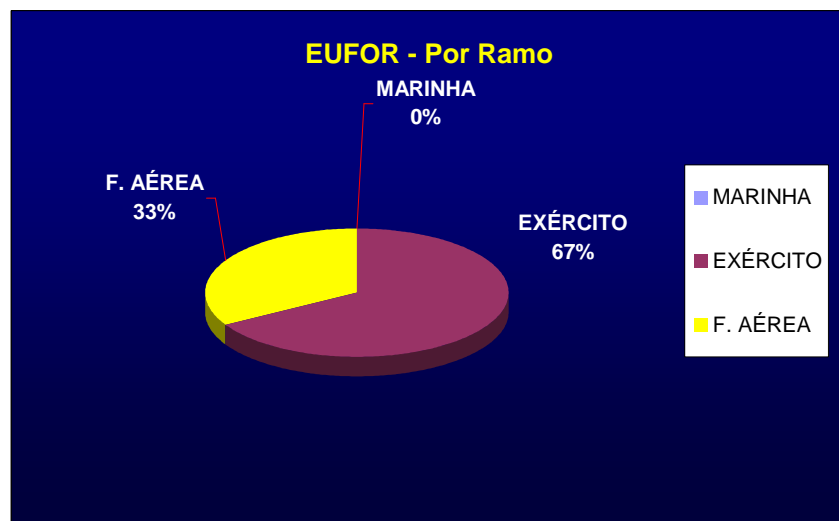

QUADRO DE EFECTIVOS - EUFOR - BiH

TO	OP/FORÇA	FORÇA	EXÉRCITO						MARINHA						FORÇA AÉREA						SEXO		TOT			
			OF		SG		PR		TOT	OF		SG		PR		TOT	OF		SG		PR		TOT	M	F	TO
			M	F	M	F	M	F		M	F	M	F	M	F		M	F	M	F	M	F				
BiH	EUFOR																									
		LOT3 - DERVENTA	0	0	0	0	0	0	0	0	0	0	0	0	0	0	0	0	0	0	0	0	0	0	0	0
		LOT4 - MODRIGA	0	0	0	0	0	0	0	0	0	0	0	0	0	0	0	0	0	0	0	0	0	0	0	0
		HQ EUFOR	0	0	0	0	0	0	0	0	0	0	0	0	0	1	0	0	0	0	0	1	1	0	1	
		RCC4	1	0	1	0	0	0	2	0	0	0	0	0	0	0	0	0	0	0	0	0	2	0	2	
		TOTAIS	EXÉRCITO						2	MARINHA						0	FORÇA AÉREA						1	3	0	3